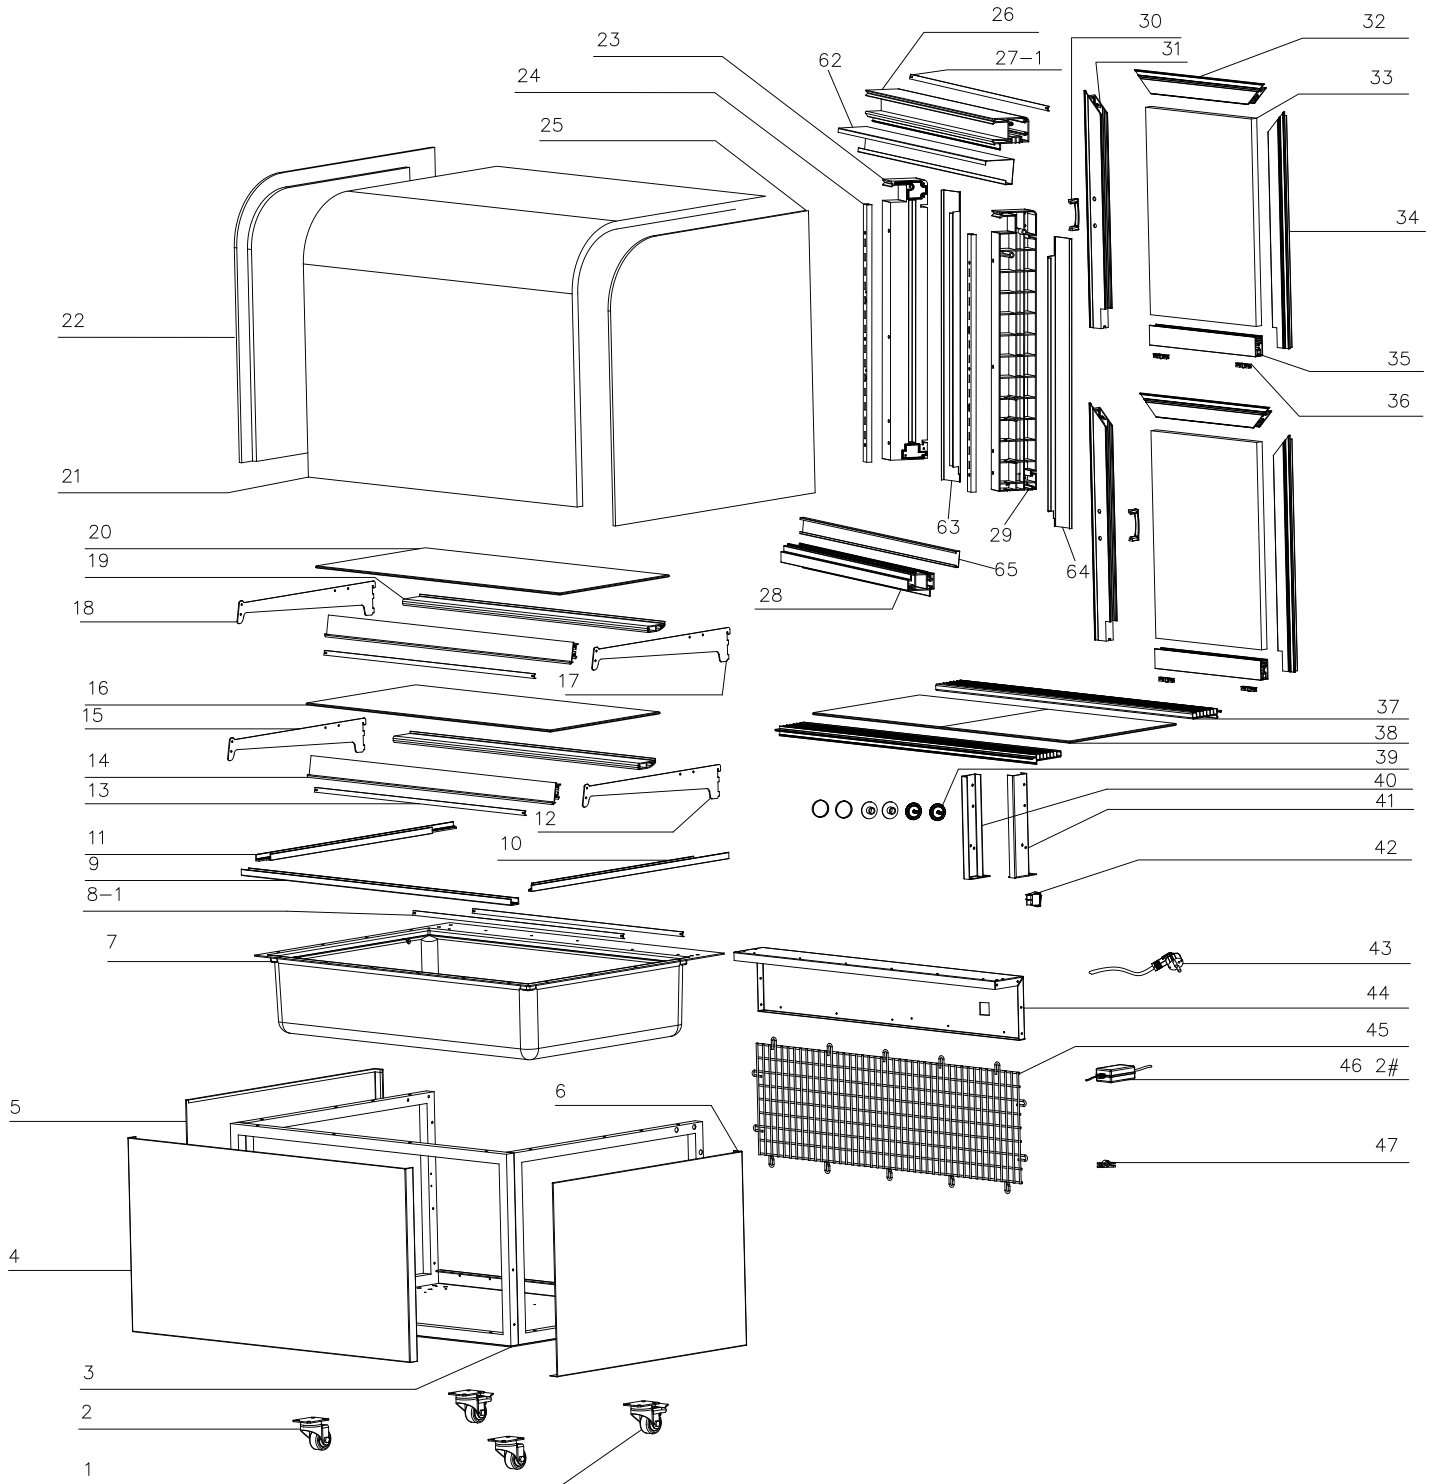

Parts Breakdown

Model DS-CN-0270 47102

Parts Breakdown

Model DS-CN-0270 47102

Item No.	Description	Position	Item No.	Description	Position	Item No.	Description	Position
71042	Rear Swivel Caster with Brake for 47102	1	AF487	Metal Shelf Support for 47102	19	71114	Door Glide Wheel for 47102	36
79763	Swivel Front Castor without Brake for 47102	2	AG482	Top Glass Shelf for 47102	20	71073	Air In/Outlet for 47102	37
68165	Base for 47102	3	64745	Arc Glass for 47102	21	71074	Bottom Black Glass Frame for 47102	38
68225	Right Cover for 47102	4	71103	Left Side Glass for 47102	22	71121	Screw Cover for 47102	39
AF485	Front Cover for 47102	5	71164	Left Pole Cover for 47102	23	71171	Left Pole Fixer for 47102	40
68226	Left Cover for 47102	6	71153	Shelf Holder for 47102	24	71077	Right Pole Fixer for 47102	41
71046	Evaporator Insulation for 47102	7	71062	Right Side Glass for 47102	25	68196	Switch for 47102	42
68168	Bottom LED for 47102	8-1	64746	Top Frame for 47102	26	71085	Power Cord for 47102	43
71047	Front Glass Fixer for 47102	9	68204	Top LED for 47102	27-1	71086	Rear Frame for 47102	44
71048	Right Glass Fixer for 47102	10	71064	Bottom Frame for 47102	28	71087	Back Grill for 47102	45
71049	Left Glass Fixer for 47102	11	71065	Right Pole for 47102	29	64750	#4 LED Transformer for 47102	46
68172	Right Bottom Shelf Holder for 47102	12, 15	71110	Door Handle for 47102	30	71133	Power Cord Fixer for 47102	47
68176	Middle LED for 47102	13-1	AF488	Left Doorframe for 47102	31	AF490	Top Back Frame for 47102	48
AF486	Metal Price Tags for 47102	14	71068	Top Upper Door Frame for 47102	32	AF491	Left Back Frame for 47102	49
71054	Bottom Glass Shelf for 47102	16	71069	Door Glass for 47102	33	AF492	Right Back Frame for 47102	50
68175	Right Top Shelf Holder for 47102	17	71113	Right Door Frame for 47102	34	AF493	Bottom Back Frame for 47102	51
68177	Left Top Shelf Holder for 47102	18	71071	Bottom Door Frame for 47102	35			